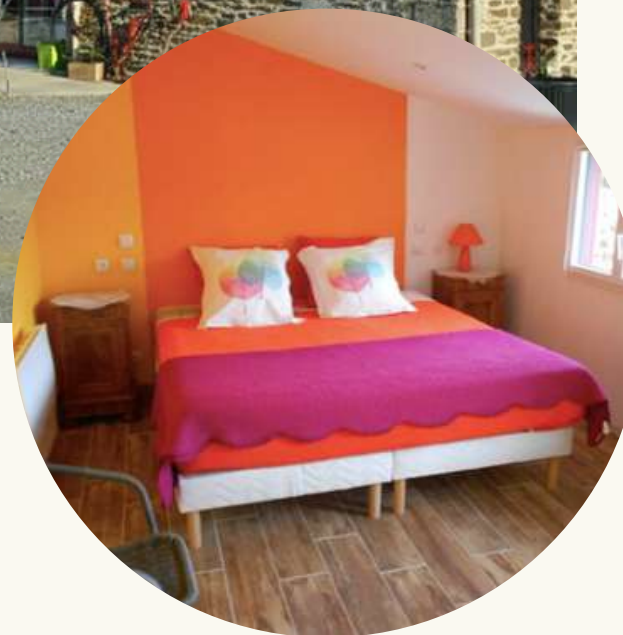

LE PRESOIR

Adresse : 5 route de Villepot, 44850 Mouzeil

Temps de route depuis COP CHOUX : 8 minutes

06 26 61 37 71

chambresdhotesperessoir@orange.fr

[Site Internet](#)

Capacité : 3 chambres